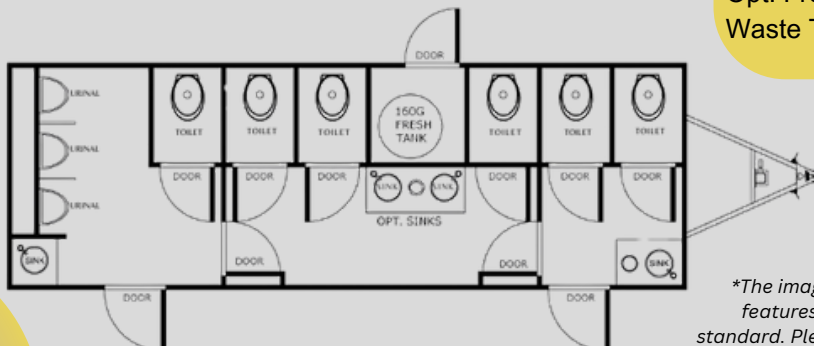

## 2-DOOR, 9-STATION CONVERTIBLE RESTROOM TRAILER

The FS269 Nine-Station Restroom Trailer provides unmatched versatility, making it an ideal solution for a wide range of events. With interior lockable doors, it allows for quick adjustments to suit different event requirements. Designed for adaptability, this trailer can seamlessly accommodate events of all types and sizes.

Celebrity Interior

Curb Weight:	10,400lbs
Axles:	Tandem
Box Length:	25-Foot
Box Width:	100-Inches
Opt. Fresh Tank:	150/200 Gallons
Waste Tank:	900 Gallons

*\*The images shown may feature optional features or configurations that are not standard. Please contact a product manager for details on available features and options.*